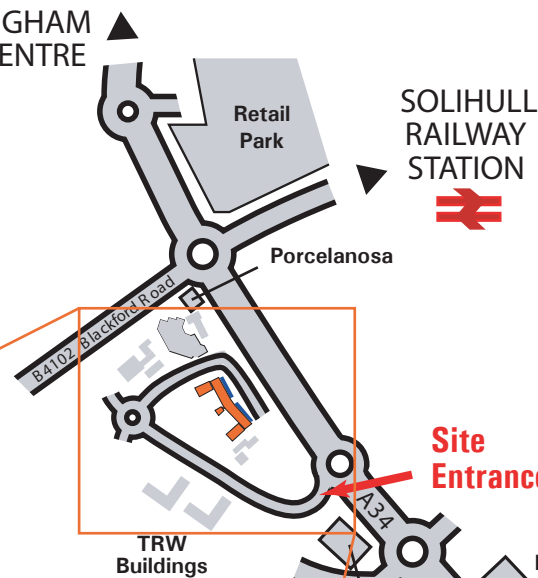

HOW TO FIND US

BIRMINGHAM CITY CENTRE

SOLIHULL RAILWAY STATION

Site Entrance

FROM THE M42 JUNCTION 4:

Join the A34 sign posted Birmingham. Continue to the forth roundabout. Branch left from the A34 into the TRW site. Continue for two hundred yards and turn right at the roundabout. The Conekt building is in front of you on the right hand side.

FROM BIRMINGHAM:

Join the A34 sign posted Shirley, Stratford, M42, M40. When passing through Shirley on the A34 look for the roundabout of the intersection of the B4102. Proceed across the roundabout and continue to the next roundabout. Take the 3rd exit into the TRW site. Continue for two hundred yards and turn right at the roundabout. The Conekt building is in front of you on the right hand side.

VIA PUBLIC TRANSPORT:

From Solihull Railway Station catch the No.6 Bus to Evans Halshaw Rover Dealer (every 6 mins). Cross the road and walk down Blackford Road. Turn left at the roundabout and the TRW Site Entrance is 70 yards on your left.