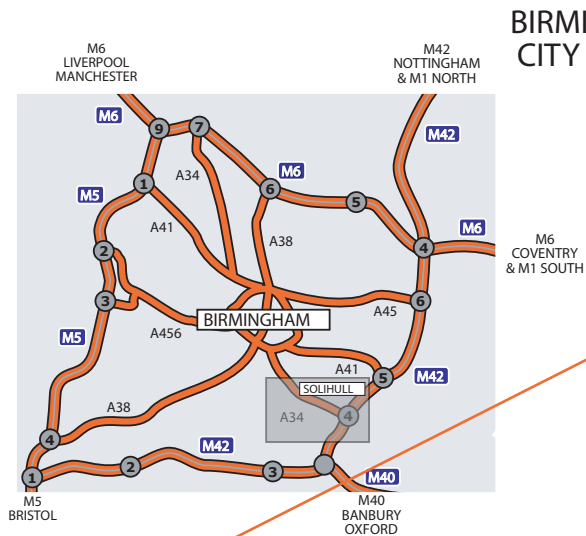

HOW TO FIND US

BIRMINGHAM CITY CENTRE

SOLIHULL RAILWAY STATION

Site Entrance

FROM THE M42 JUNCTION 4:

Join the A34 sign posted Birmingham. Continue to the forth roundabout. Branch left from the A34 into the TRW site. Continue for two hundred yards and turn right at the roundabout. The Conekt building is in front of you on the right hand side.

FROM BIRMINGHAM:

Join the A34 sign posted Shirley, Stratford, M42, M40. When passing through Shirley on the A34 look for the roundabout of the intersection of the B4102. Proceed across the roundabout and continue to the next roundabout. Take the 3rd exit into the TRW site. Continue for two hundred yards and turn right at the roundabout. The Conekt building is in front of you on the right hand side.

VIA PUBLIC TRANSPORT:

From Solihull Railway Station catch the No.6 Bus to Evans Halshaw Rover Dealer (every 6 mins). Cross the road and walk down Blackford Road. Turn left at the roundabout and the TRW Site Entrance is 70 yards on your left.