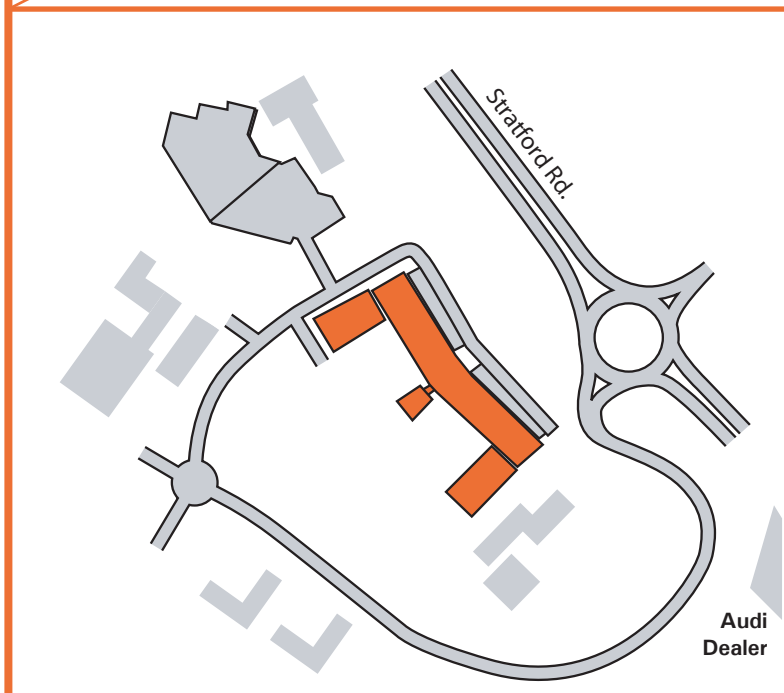

HOW TO FIND US

BIRMINGHAM CITY CENTRE

SOLIHULL RAILWAY STATION

Site Entrance

FROM THE M42 JUNCTION 4:

Join the A34 sign posted Birmingham. Continue to the forth roundabout. Branch left from the A34 into the TRW site. Continue for two hundred yards and turn right at the roundabout. The Conekt building is in front of you on the right hand side.

FROM BIRMINGHAM:

Join the A34 sign posted Shirley, Stratford, M42, M40. When passing through Shirley on the A34 look for the roundabout of the intersection of the B4102. Proceed across the roundabout and continue to the next roundabout. Take the 3rd exit into the TRW site. Continue for two hundred yards and turn right at the roundabout. The Conekt building is in front of you on the right hand side.

VIA PUBLIC TRANSPORT:

From Solihull Railway Station catch the No.6 Bus to Evans Halshaw Rover Dealer (every 6 mins). Cross the road and walk down Blackford Road. Turn left at the roundabout and the TRW Site Entrance is 70 yards on your left.