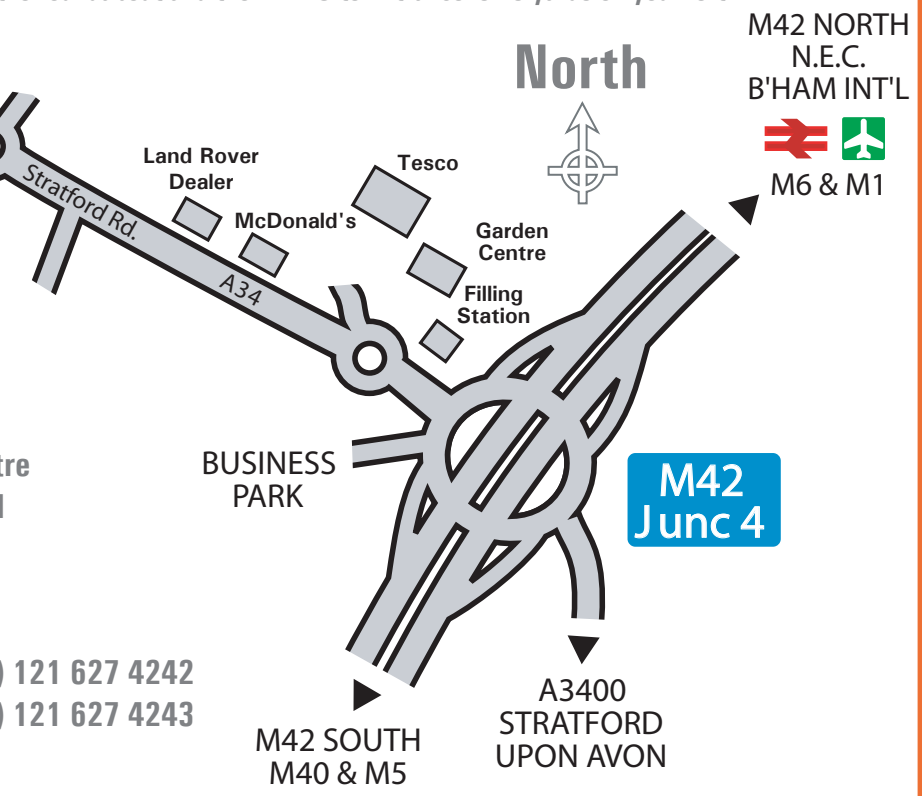

North

M42 NORTH
N.E.C.
B'HAM INT'L

M6 & M1

M42
Junc 4

M42 SOUTH
M40 & M5

A3400
STRATFORD
UPON AVON

BUSINESS PARK